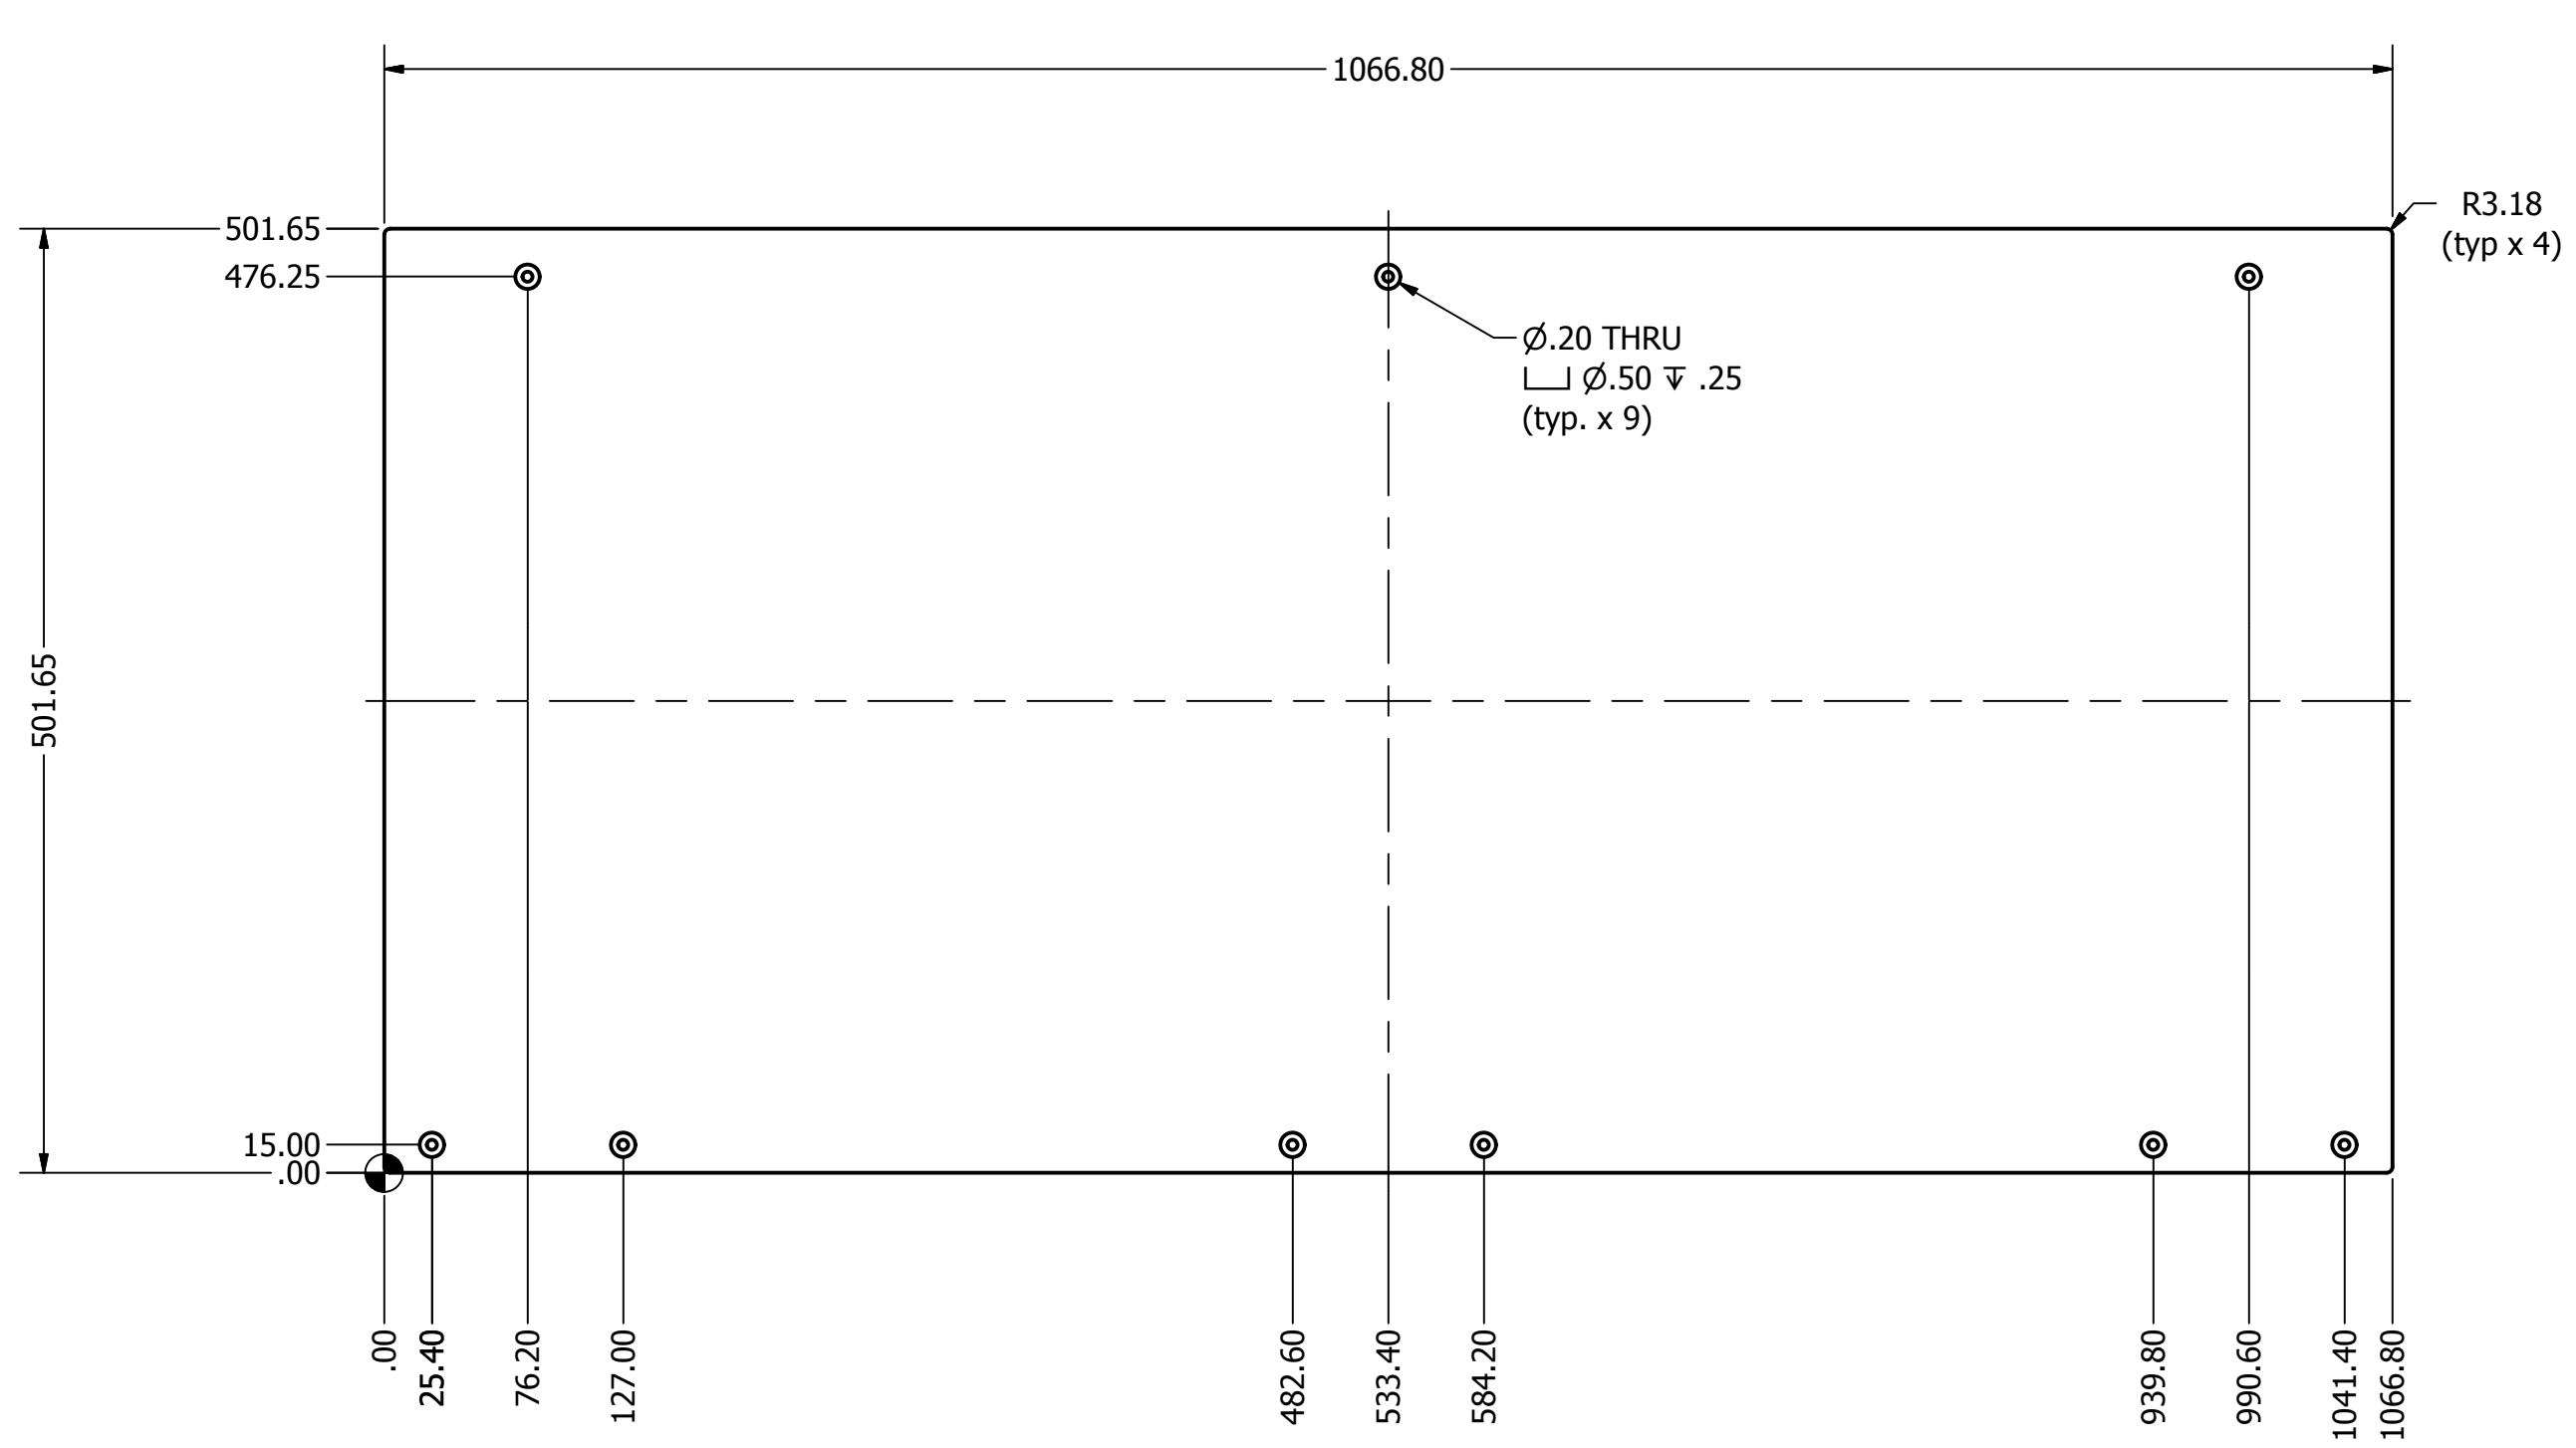

DRAWN Edward	9/1/2016		
CHECKED		TITLE	
QA			
MFG			
APPROVED			
		SIZE C	DWG NO S3XXLWB_public
		SCALE	REV
			SHEET 1 OF 2

DRAWN Edward	9/1/2016		
CHECKED		TITLE	
QA			
MFG			
APPROVED			
		SIZE C	DWG NO S3XXLWB_public
		SCALE	REV
		SHEET 2 OF 2	